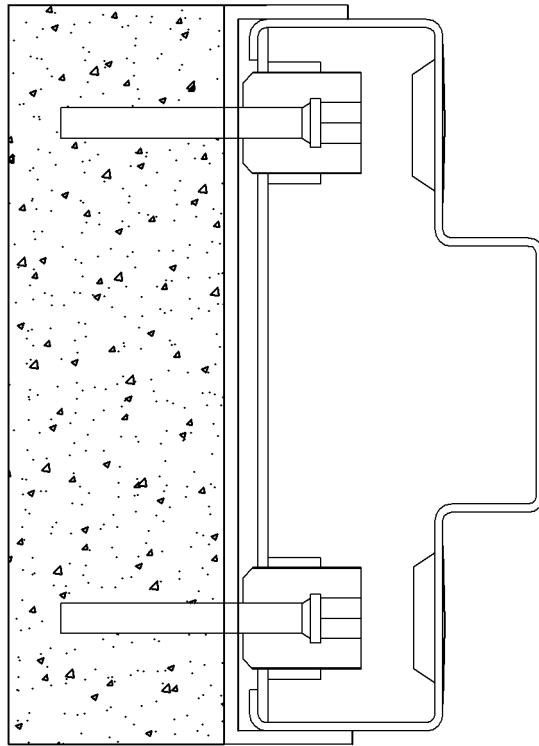

Double Rebate Profile

Min Frame depth = 145mm

Jacking fixings &
Frame Caps